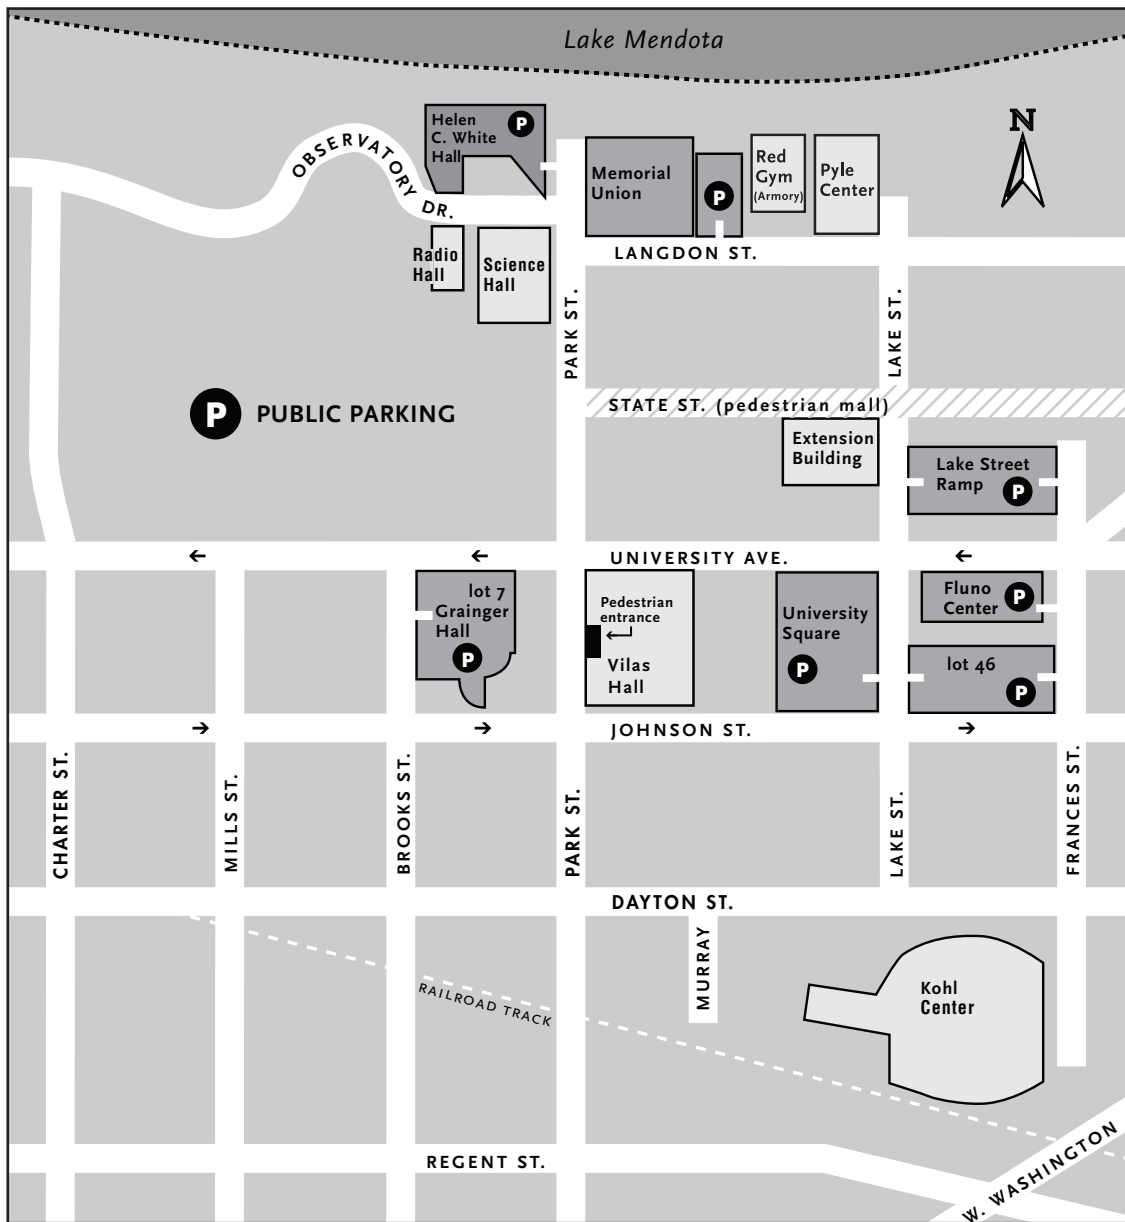

# Madison campus locations and area parking

- The parking lots shown have public parking. The Lake Street Ramp offers parking with gate attendants, as do Helen C. White Hall and Grainger Hall most times.
- Metered parking is available at the Memorial Union, Helen C. White Hall, Grainger Hall, Lot 46 and University Square.
- During events at the Kohl Center, best bets for parking include Helen C. White Hall, Grainger Hall and the Lake Street Ramp.